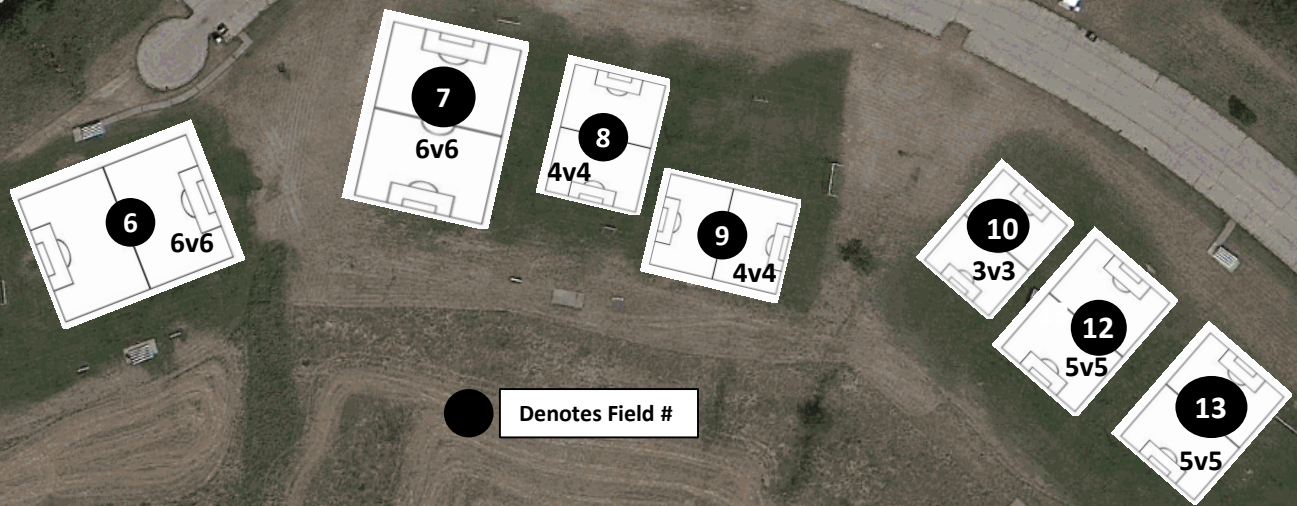

NW Hampton Rd

Tiffany Springs Soccer Fields
"Upper Fields" Map
9000 NW Hampton Rd
Kansas City, Missouri 64153

● Denotes Field #