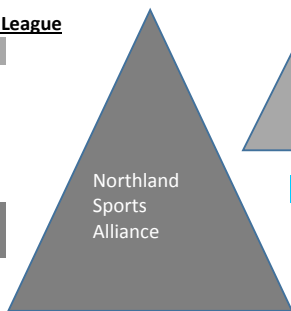

NSA

U6 to U12
U4 to U6
Northland

11 Teams