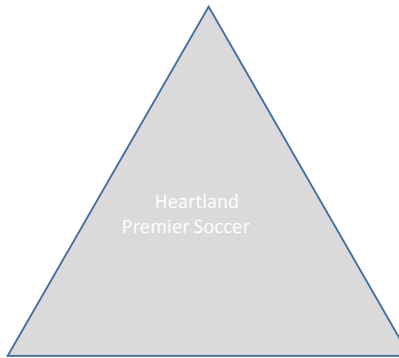

23 Teams

Unified FC